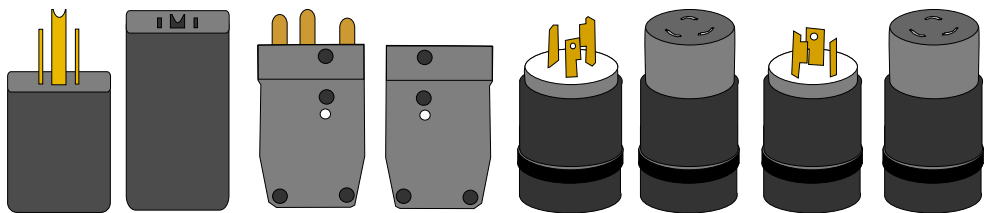

12/3 Cable Assemblies

Edison Cable

Stage Pin Cable

Twistlock Cable

Adaptor Cables

Rubberized cable is typically a 12/3 SJO (unless otherwise specified). Cable Lengths range from 12" (adaptors) to a variety of custom lengths.

Input/Output connectors range from industry standard U-ground, Duplex handybox, 2P&G Stage Pin connectors and a variety of 3pin twistlock devices.

Cables are labeled near output connector. Custom labeling using buyers company logo available at no additional charge.