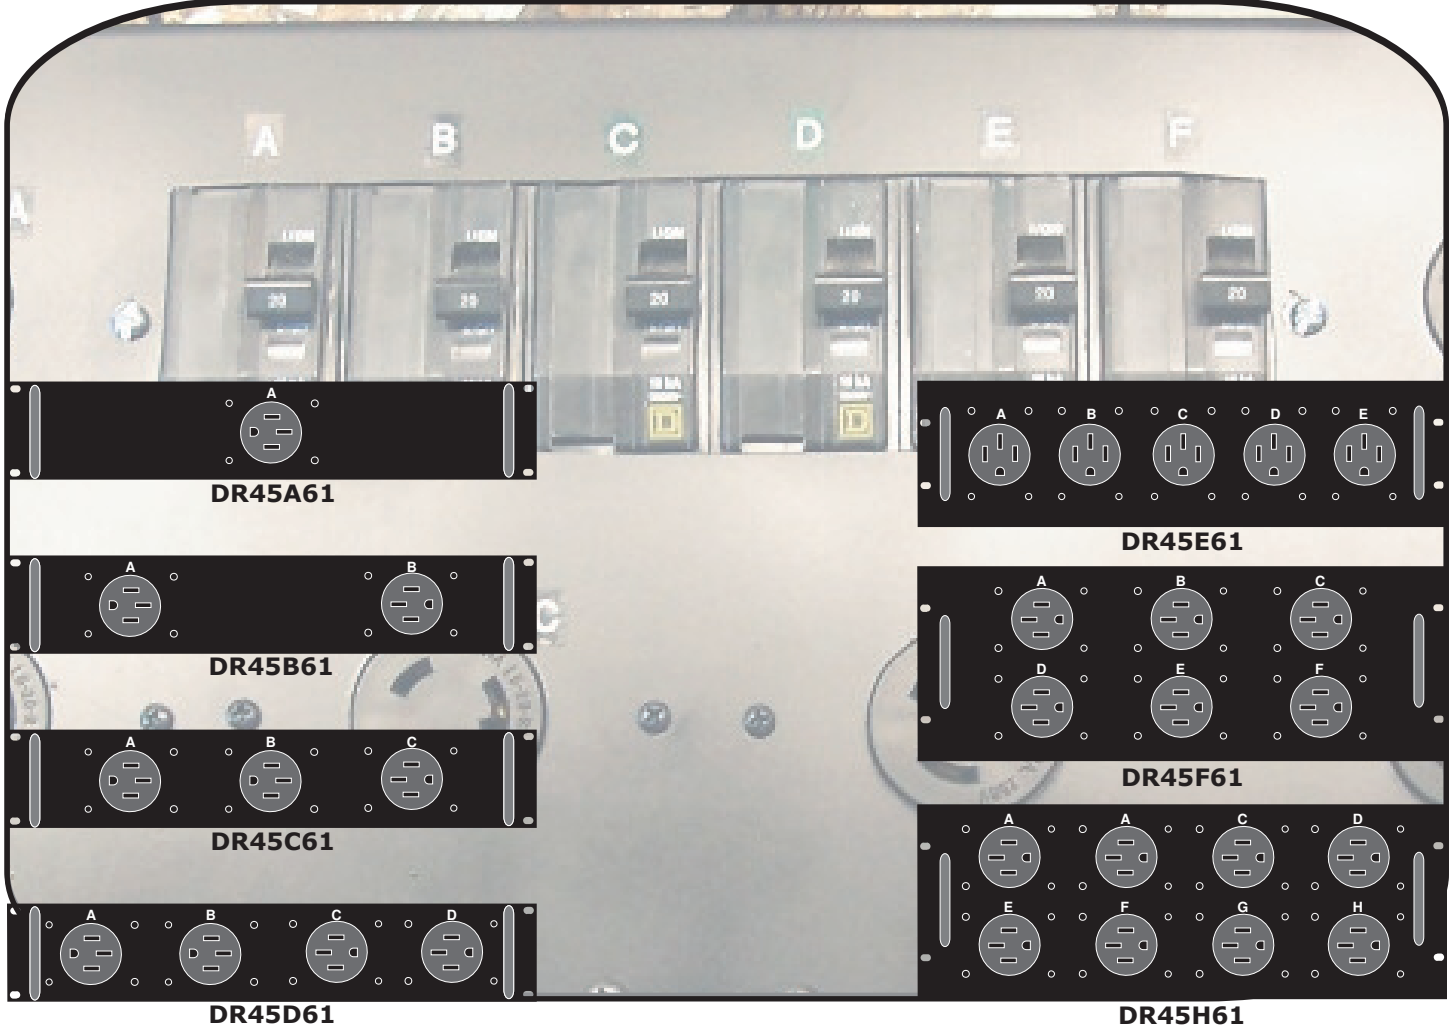

DimmerRack

www.DimmerRack.com Unique Items for the Audio & Lighting Professional

NEMA 14-50 Panel Assemblies

NEMA 14-50 Distro panels are based on the Straight Blade single phase 14-50 (Hubbell 9450a) connector. (Hot, Hot, Neutral & Ground).

Breaker assemblies are Square D and are wired using standard 12g thhn & MTW. Panels have 36" wire leads (Hot, Hot, Neut, Gnd) to trim and attach to clients power service. "M" style are hardwired with 24" wiring between panels.

Panel is primer coated and top coated "Satin Black." Handles and rack screws are standard and included with each order.