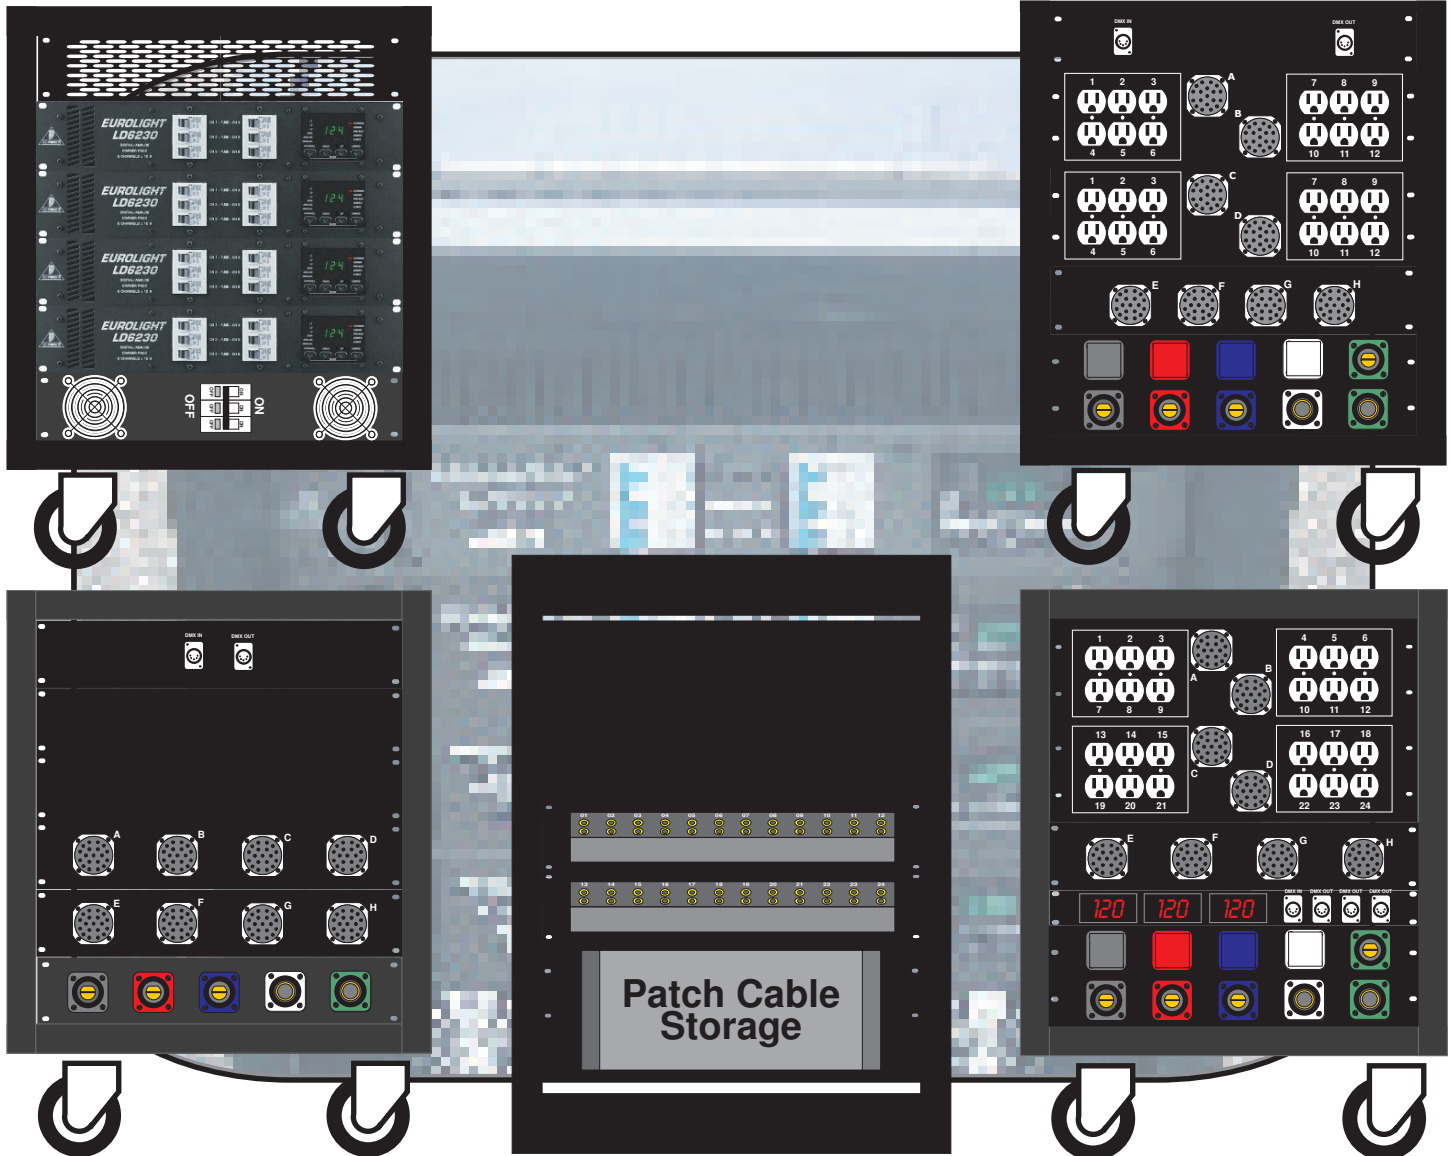

DimmerRack

www.DimmerRack.com Unique Items for the Audio & Lighting Professional

Behringer 24ch Rhino Racks

The Behr 24ch Rhino rack uses four Behringer 6230 rack dimmers. Each rack dimmer providing 6ch of 1.2K (10a) per channel. DMX input and sweepable channel assignment from 1-512. Individual rack dimmers are modified adding a channel output "barrier strip" and L21-20 input power connector on the rear of each chassis. Bracket rails are provided internally to support the rear of the dimmers.

A distro block is provided in the base of the rack acting as power distribution. A variety of input/output and breaker panels are available to suit any end-user configuration. Top hinged lid swings upward to access integral patch bay. Mono point connectors. Female patch receptacles connected to dimmer outputs. Male connectors attached to panel outputs.

Rhino rack has front & back removeable doors and rack rails. Side walls remove for cleaning. Heavy duty spring handles, 14g rectangular steel tubing frame built for heavy duty applications.

www.DimmerRack.com Redford, MI 48239 (734) 323-8916