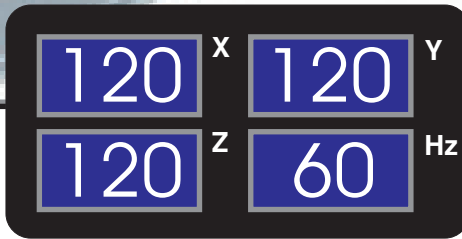

DimmerRack

www.DimmerRack.com Unique Items for the Audio & Lighting Professional

Cam Distro Assemblies

Opt. Reverse N&G

Opt. Volt/Hertz Meters

Opt. 8U Promo Roadcase

All In/Out Camlock Distro panels use Leviton or Hubbell 16 series connectors Male & Female panel mounts. Connectors use a threaded stud and are rated for 400 amps. Snap back covers are provided on pass thru Hot leads & Neutral. Straps are used to bond inputs to pass thru's. 4/0 wire connections bolted to straps.

Reverse Neutral & Ground, Meter Bridge and Promo Roadcase are available options. Single Sided roadcase has removable lid, standard ball corners, steel catches and handles.

www.DimmerRack.com Redford, MI 48239 (734) 323-8916