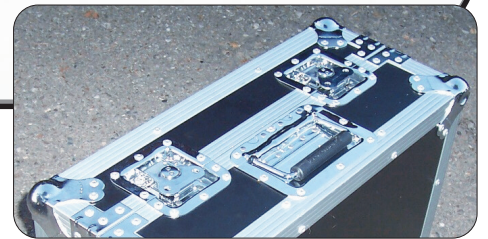

DimmerRack

www.DimmerRack.com Unique Items for the Audio & Lighting Professional

Cam Distro Assemblies

Opt. Reverse N&G

Opt. Volt/Hertz Meters

Opt. 8U Promo Roadcase

All In/Out Camlock Distro panels use Leviton or Hubbell 16 series connectors Male & Female panel mounts. Connectors use a threaded stud and are rated for 400 amps. Snap back covers are provided on pass thru Hot leads & Neutral. Straps are used to bond inputs to pass thru's. 4/0 wire connections bolted to straps.

Reverse Neutral & Ground, Meter Bridge and Promo Roadcase are available options. Single Sided roadcase has removable lid, standard ball corners, steel catches and handles.

www.DimmerRack.com Redford, MI 48239 (734) 323-8916