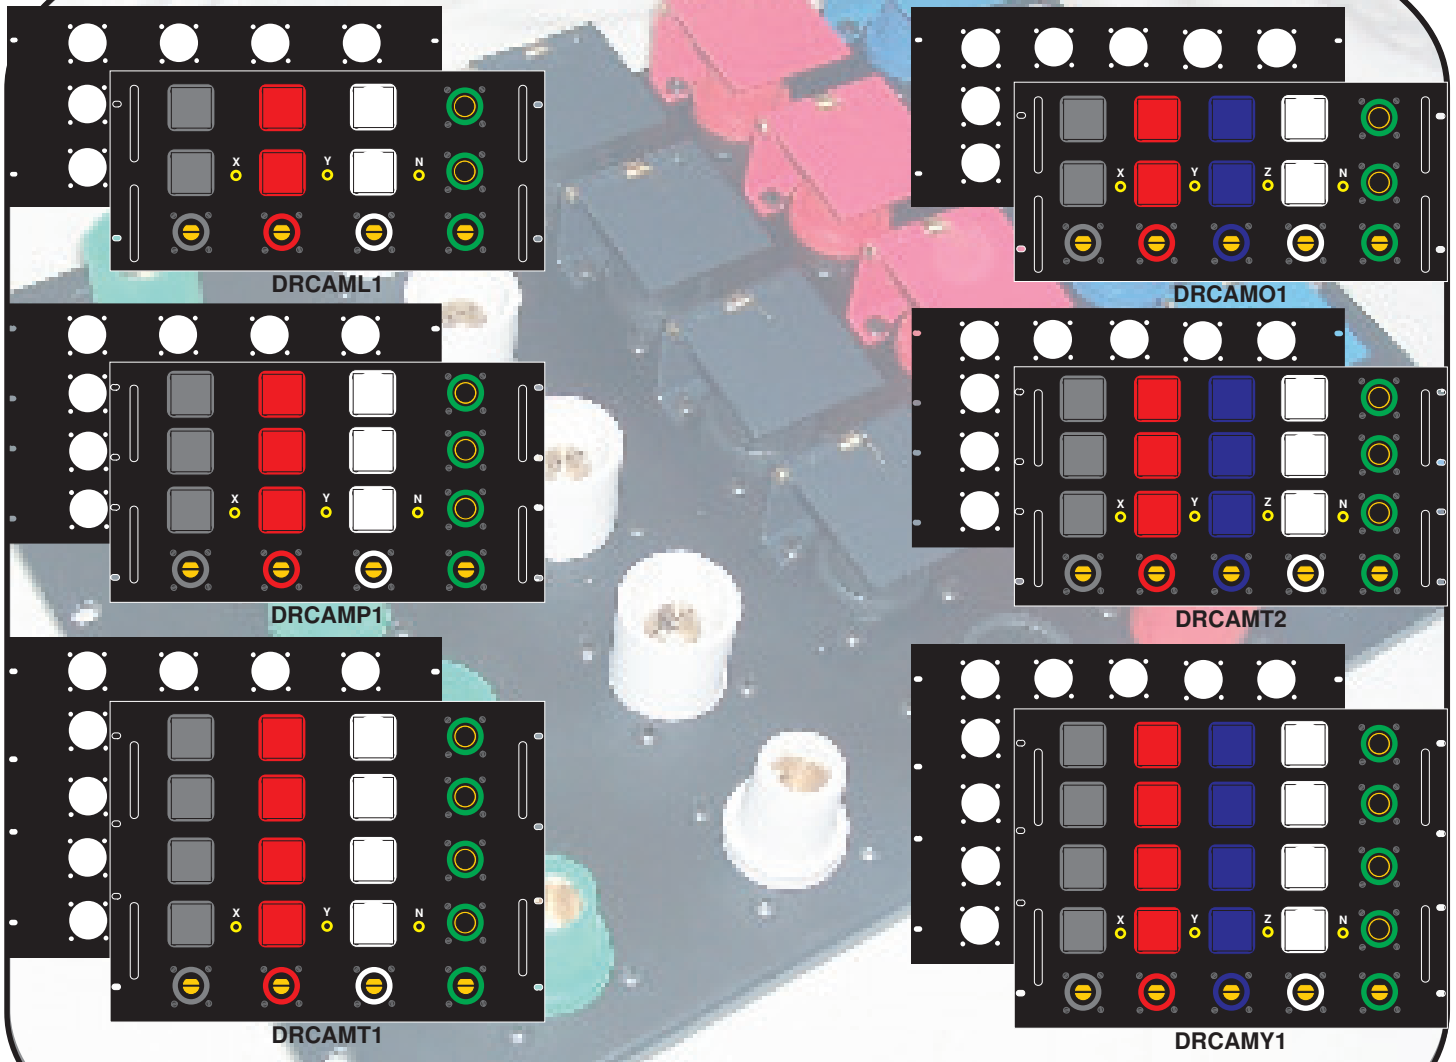

DimmerRack

www.DimmerRack.com Unique Items for the Audio & Lighting Professional

Cam Distro Assemblies

Opt. Reverse N&G

Opt. Volt/Hertz Meters

Opt. 8U Promo Roadcase

All In/Out Camlock Distro panels use Leviton or Hubbell 16 series connectors Male & Female panel mounts. Connectors use a threaded stud and are rated for 400 amps. Snap back covers are provided on pass thru Hot leads & Neutral. Straps are used to bond inputs to pass thru's. 4/0 wire connections bolted to straps.

Reverse Neutral & Ground, Meter Bridge and Promo Roadcase are available options. Single Sided roadcase has removable lid, standard ball corners, steel catches and handles.

www.DimmerRack.com Redford, MI 48239 (734) 323-8916