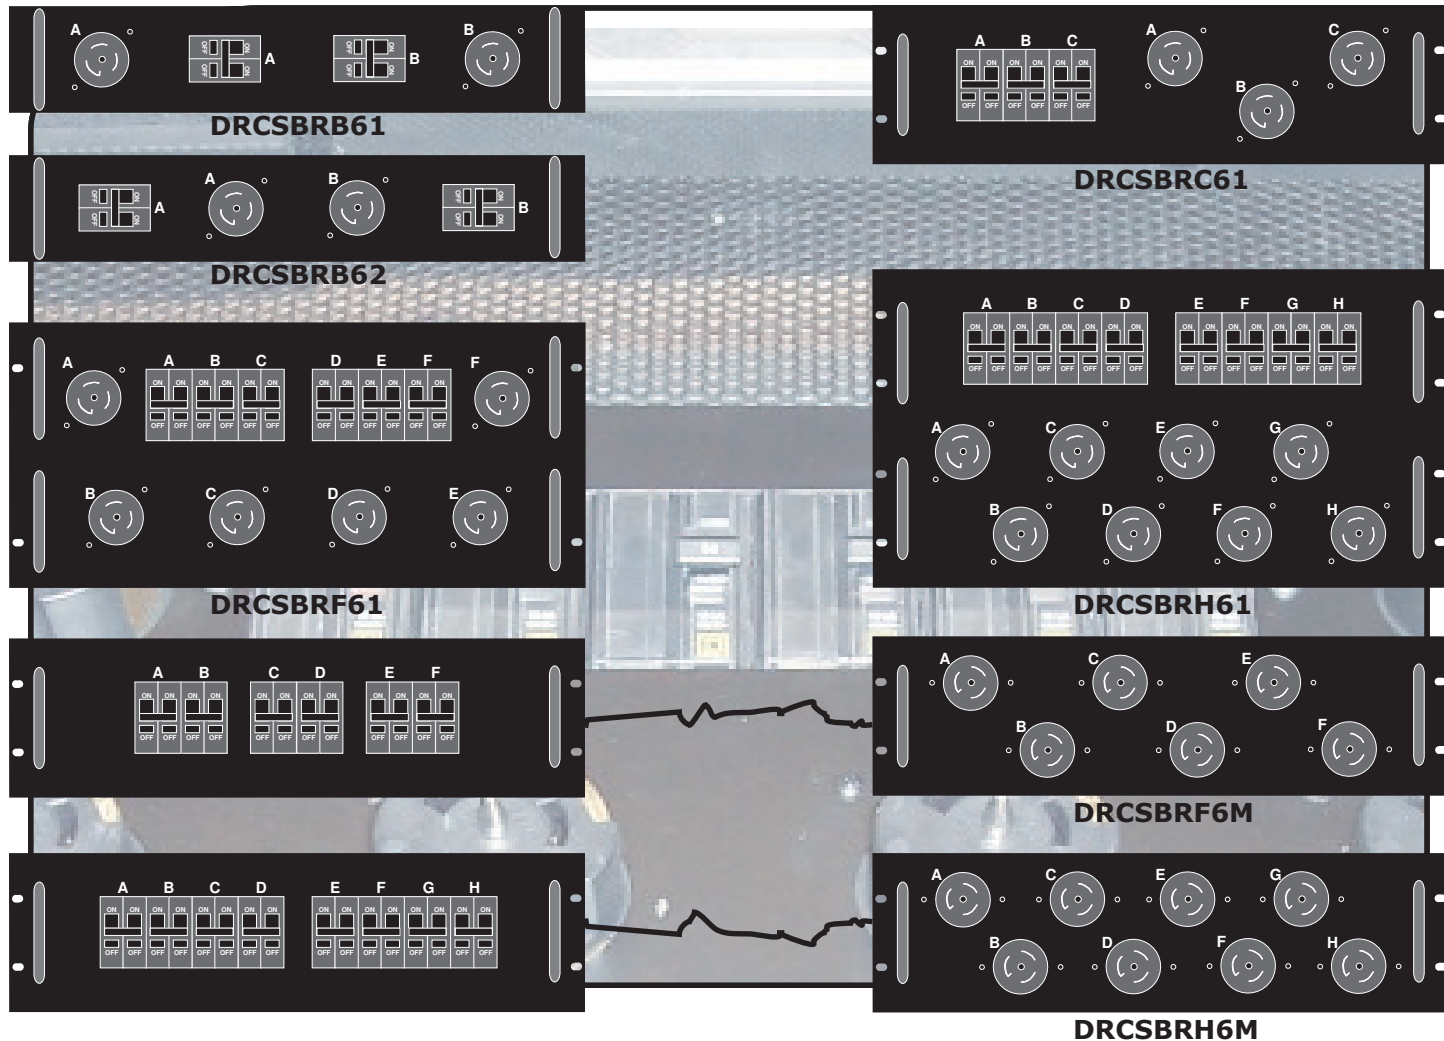

DimmerRack

www.DimmerRack.com Unique Items for the Audio & Lighting Professional

CR6369/CS63-69 Breaker Panel Assemblies

50a twistlock breaker panels are based on the Leviton and Hubbell CR63-69 and CS63-69 "California Style" connector. (X, Y, N, G). Numerous configurations are available.

CR63-69

Breaker assemblies are Square D and are wired using a standard 8g thhn & MTW. Panels can be wired three phase (Black, Red, Blue) or single phase (Black, Red). Panels have 36" wire leads (Hot, Hot, Neut, Gnd) to trim and attach to clients power service.

Panel is Primer coated and top coated "Satin Black." Handles and rack screws are standard and included with each order.

CS63-69